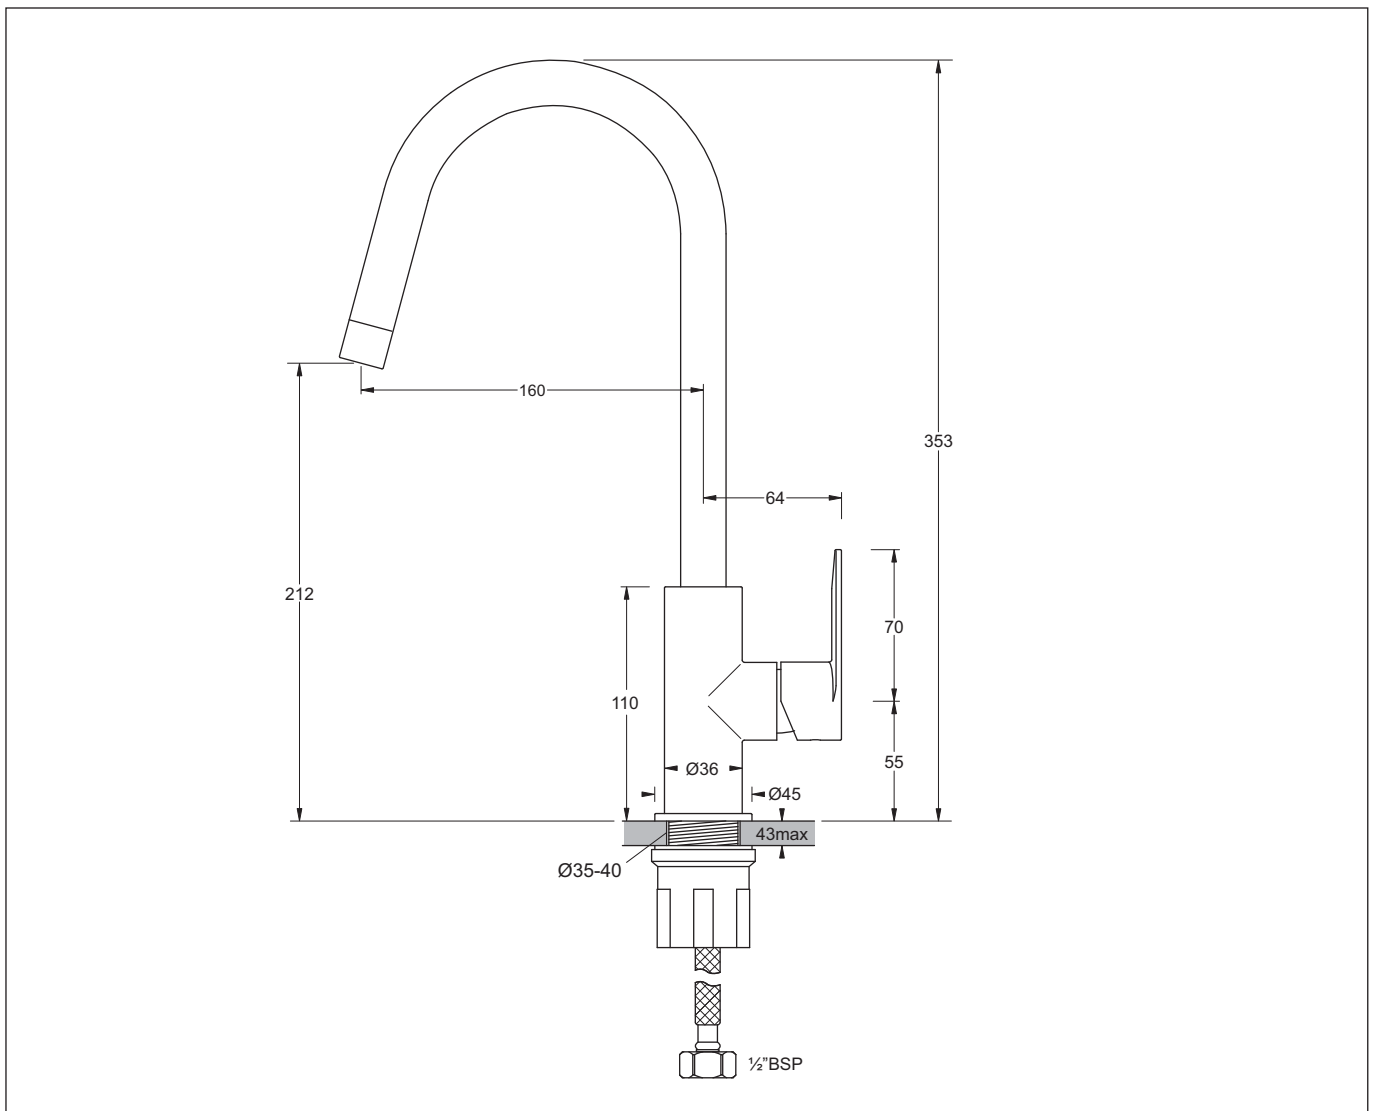

# SARDINA SINK MIXER

SINK MIXER WITH CURVED SPOUT

# SARDINA SINK MIXER

SINK MIXER WITH CURVED SPOUT

G E M I N I

- Attractively styled sink mixer with a swivel spout
- Single quarter turn lever activation for hot and cold with a flat lever design style
- Tall curved spout pattern with aerator
- Quality 25mm diameter ceramic disc provides accurate flow and mixing temperature control
- Adjustable fixings to accommodate benchtop thicknesses up to 43mm

Provided		
Item	Description	Code
Toilet	Sardina Sink Mixer	MTS403
Installation	Instruction sheet	✓

All dimensions are in millimetres and are subject to normal manufacturing variation.  
As product development is ongoing Gemini reserves the right to vary specifications without notice